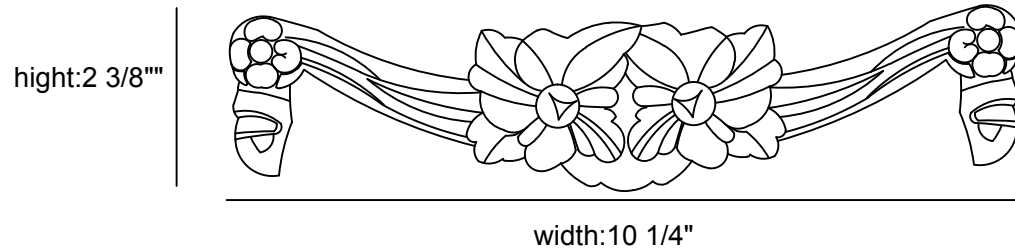

AUTODESK

ITEM NUMBER: ONL10X02X01EM
10 1/4"W x 2 3/8"H x 5/8"P Emery Flowers and Ribbons Swag Onlay
26W X 6H X 1.5P CM

AUTODESK

AUTODESK

P: 866.607.0453 / F: 866.591.3143
2300W. Main St. / Clarksville, TX 75426
sales@ekenamillwork.com / www.ekenamillwork.com